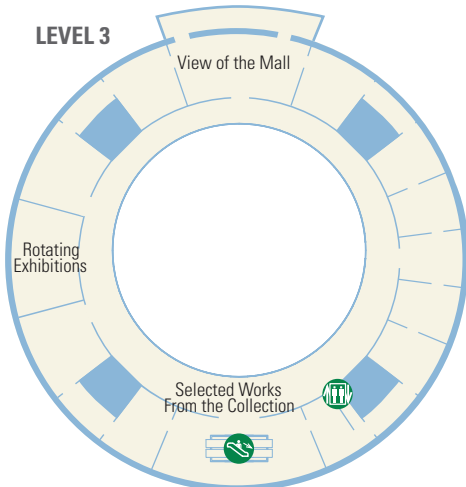

LEVEL 1 (PLAZA LEVEL)

↑
TO SCULPTURE GARDEN

LOWER LEVEL

LEVEL 2

LEVEL 3

- ELEVATOR
- ENTRANCE
- ESCALATOR
- INFORMATION
- MUSEUM STORE
- RESTROOMS
- WHEELCHAIR ACCESS